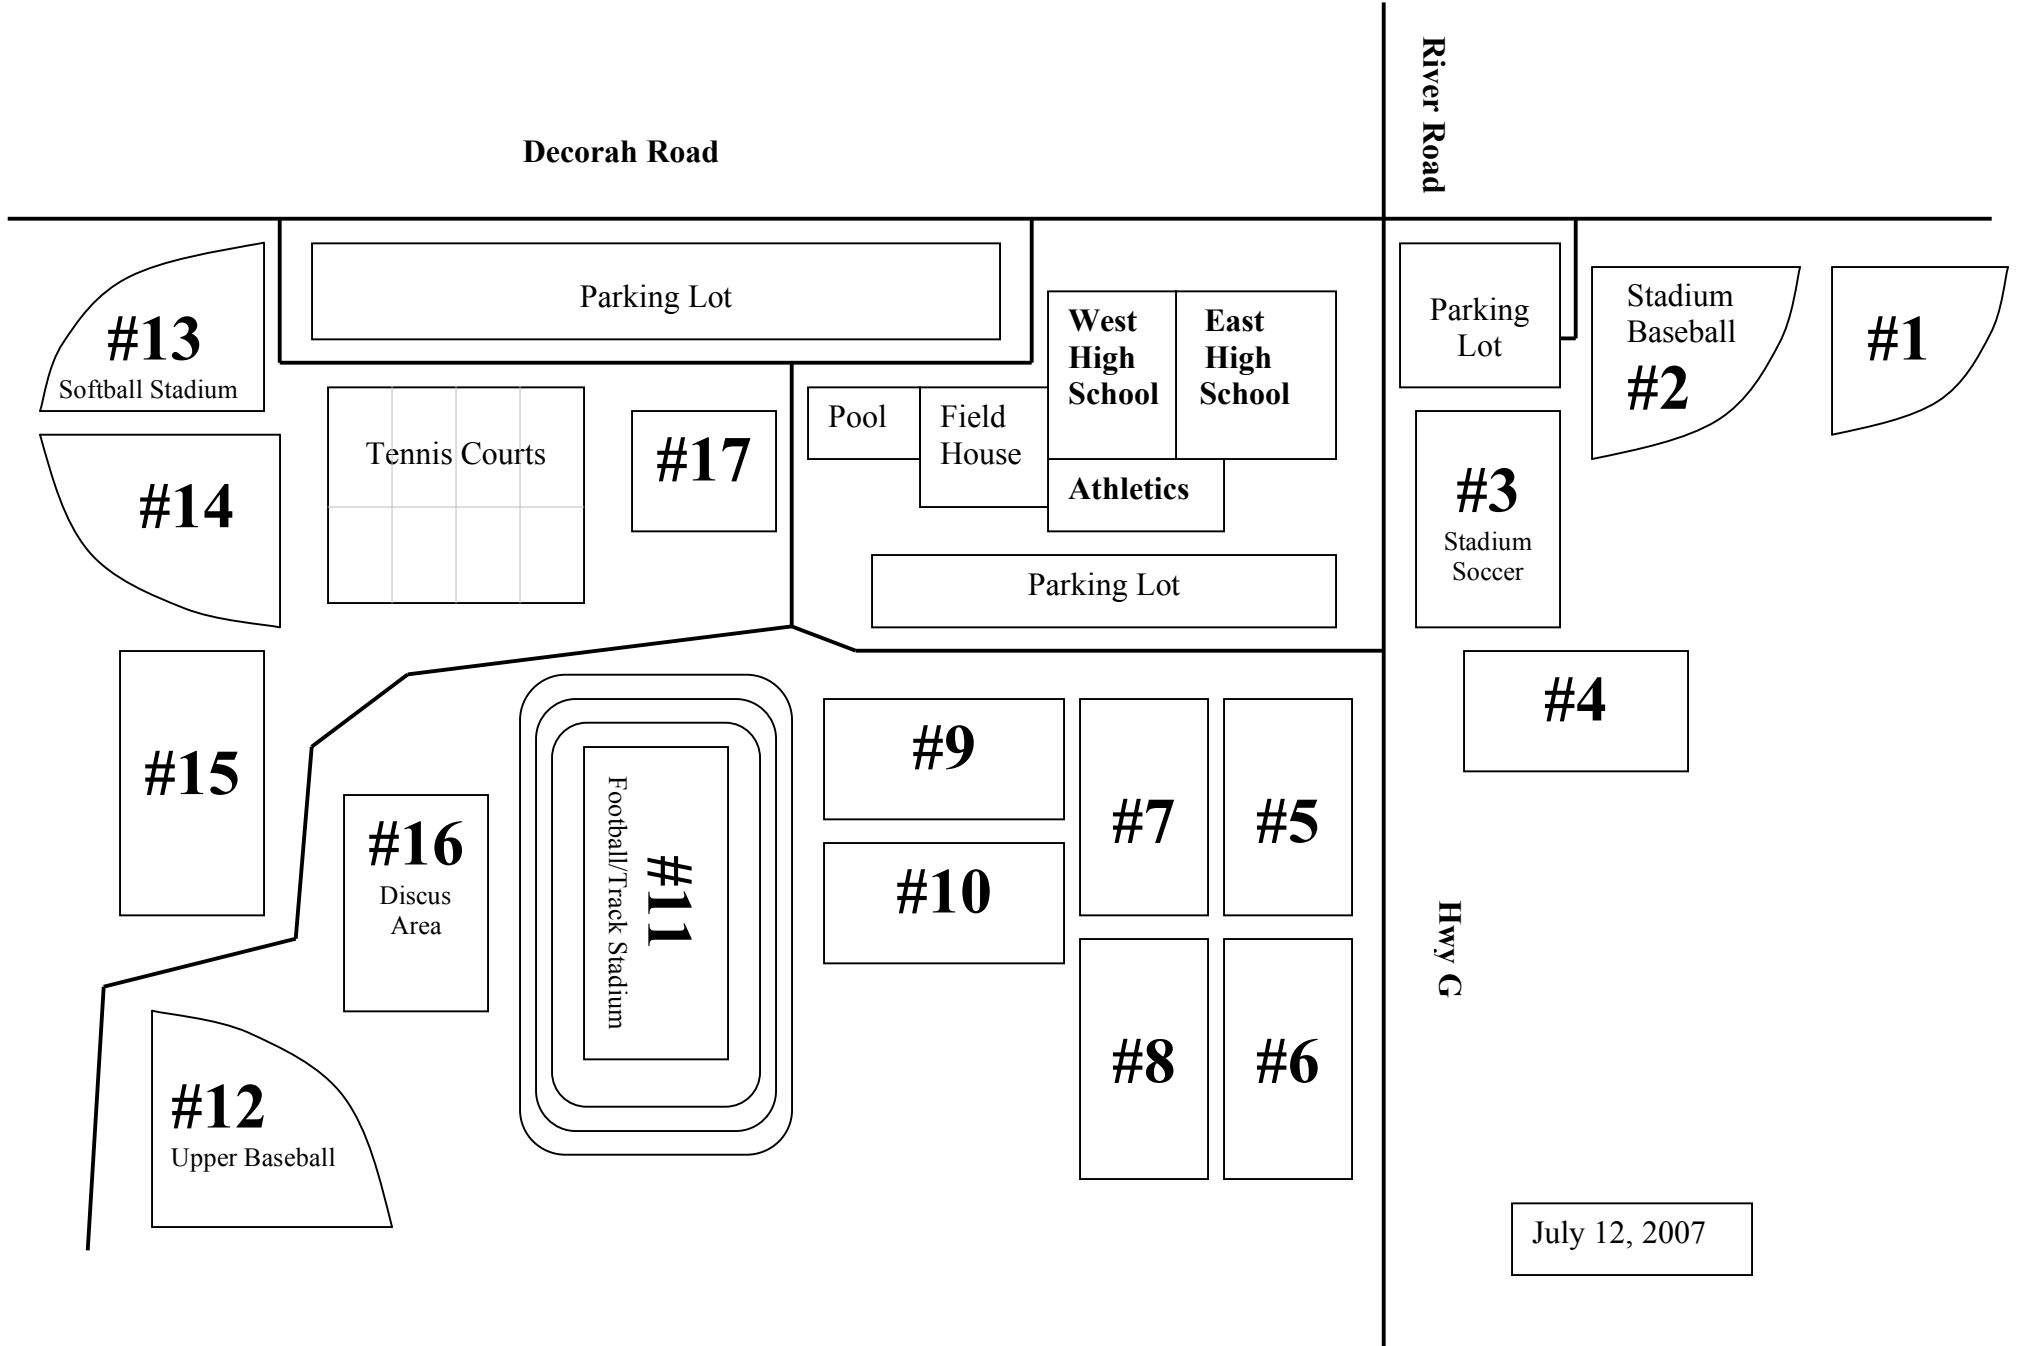

West Bend High School Athletic Fields Map

July 12, 2007